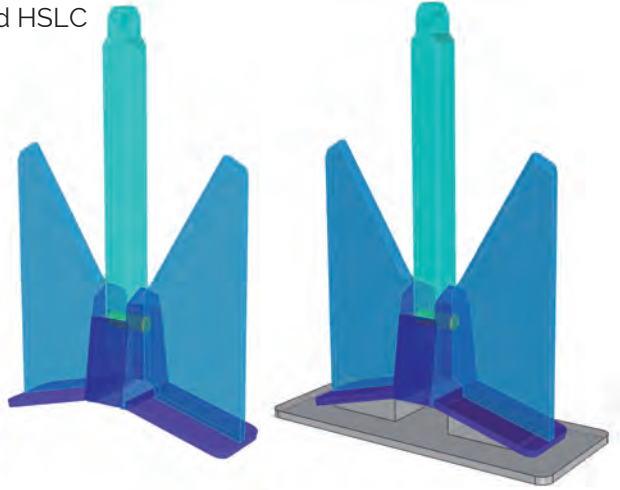

Posidonia

MOORING AND TOWING MARINE EQUIPMENT

↑ PTW +[®] Super High Holding Power Anchor

Super High Holding Power anchors allow a weight reduction of 50% compared to an ordinary anchor. The only one made in Italy by qualified workers. Fully balanced and 10% shortened shank possible. Type approved by most important classification societies.

Available in hot dip galvanized execution, stainless steel Duplex mirror polished, electro-polished and super passivated.

The welded PTW+® anchors with super high holding power are an excellent solution for both yachts and all kinds of vessels that need high performance anchoring and reduction of weight on board HSLC

Now our PTW+® anchor is available with a base plate allowing the possibility of a retractable mooring area on board for total comfort during navigation. The base plate can be made from different material to the anchor, hot dip galvanized anchor with mirror polished duplex stainless steel base plate, combining the shiny finish of duplex with the strength of a galvanized anchor.